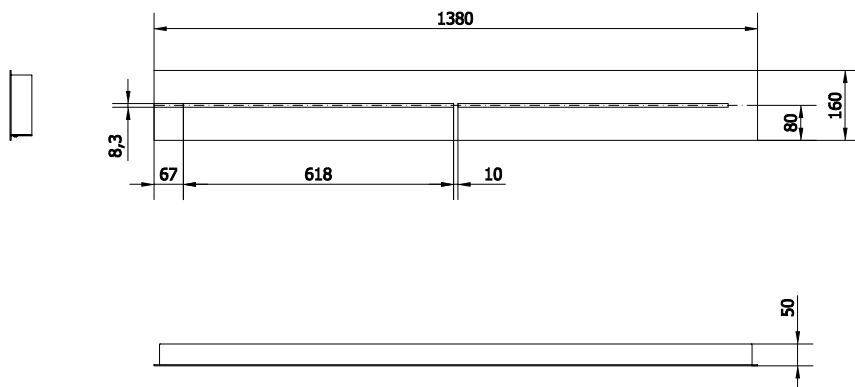

B-Piastre / Plates (Hail, Storm, Wonder)

TECHNICAL SHEET

BB01-L-138-08 WHITE

Mounting: a soffitto / ceiling

Environment: Indoor - IP20

Materials: Metallo / Metal

Information: Round plate with max 8 fittings

Lighting Control: dimmable 0-10V

BB01-L-138-08

PIASTRA ESTERNA / EXTERNAL PLATE

PIASTRA INTERNA / INTERNAL PLATE