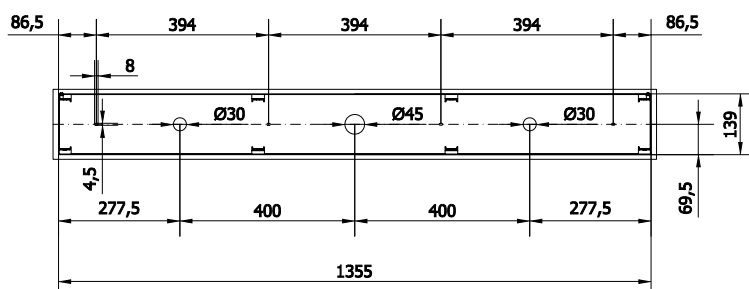

B-Piastre / Plates (Hail, Storm, Wonder)

TECHNICAL SHEET

BB01-L-138-08 WHITE

Mounting: a soffitto / ceiling

Environment: Indoor - IP20

Materials: Metallo / Metal

Information: Round plate with max 8 fittings

Lighting Control: dimmable 0-10V

BB01-L-138-08

PIASTRA ESTERNA / EXTERNAL PLATE

PIASTRA INTERNA / INTERNAL PLATE